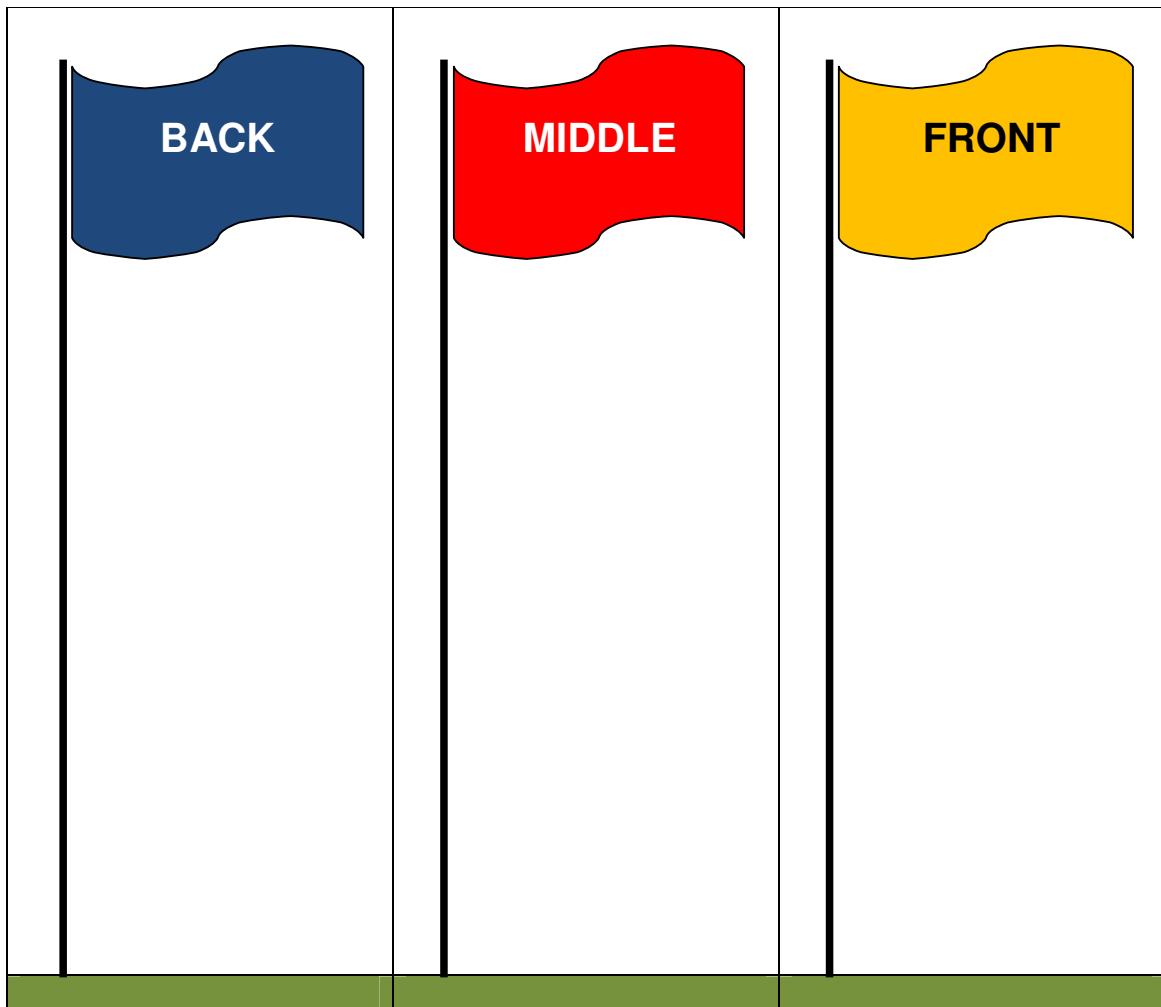

TAURANGA GOLF CLUB

PIN PLACEMENT FLAGS

Below are the colour coded Pin Placement Flag positions on our greens:-

THE FLAG COLOURS INDICATE WHICH THIRD OF THE GREEN THE FLAGSTICK HAS BEEN SET.